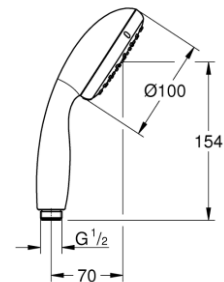

"Tempesta 100" Hand shower 2 sprays

- Rain, Jet
- **GROHE DreamSpray** perfect spray pattern
- **GROHE Long-Life** finish
- **SpeedClean** anti-limescale system
- **Inner WaterGuide** for a longer life
- ShockProof silicone ring prevents damage caused by a shower falling
- Universal Mounting System. Fits all standard shower hoses
- for low pressure
- min. recommended pressure 0.2 bar