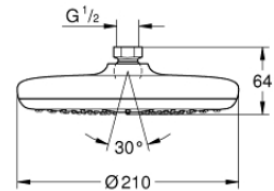

Illustration/ Drawing

- Consisting of:
- horizontal swivable 390 mm projection shower arm
- **exposed thermostatic shower** with Aquadimmer function
- allows change between:
- head shower Tempesta 210 (26 408)
- spray pattern: **Rain**
- with ball joint
- rotation angle $\pm 15^\circ$
- hand shower Tempesta Cosmopolitan 100 (28 422)
- 2 spray patterns: **Rain, Jet**
- adjustable height via gliding element
- RotaflexTwistStop shower hose 1750 mm 1/2" x 1/2" (28 410)
- maximum flow rate (at 3 bar): 17.3 l/min
- **GROHE TurboStat** compact cartridge with wax thermoelement
- **GROHE SafeStop** safety button at 38°C (**calibration required**)
- **GROHE SafeStop Plus** optional temperature limiter at 43°C included
- GROHE SmartSwitch - easily rotate the dial to enjoy your preferred spray option
- **GROHE DreamSpray** perfect spray pattern
- ShockProof silicone ring prevents damage caused by a shower falling
- **GROHE StarLight** chrome finish
- **SpeedClean** anti-limescale system
- **Inner WaterGuide** for a longer life
- TwistStop preventing the hose from twisting
- suitable for instantaneous heaters from 18 kW/h
- minimum flow rate 7 l/min.
- optional upgrade: GROHE EasyReach tray (26 362)

- Rain
- Ø 210 mm
- Ball joint +/- 15° rotatable
- connection thread 1/2"
- **GROHE DreamSpray** perfect spray pattern
- **GROHE StarLight** chrome finish
- **SpeedClean** anti-limescale system
- **Inner WaterGuide** for a longer life
- suitable for instantaneous heater