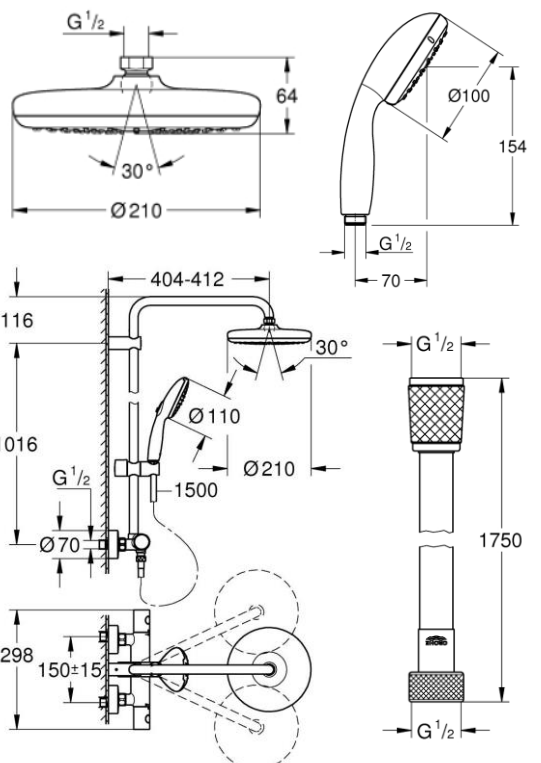

PROJECT		REF		REV	ITEM CODE	
LOCATION		DATE			PAGE	

SANITARY WARE SPECIFICATION SHEET

Item Descriptions	GROHE (Germany) "Tempesta System 210" Wall-mounted shower system with thermostatic mixer; including showerhead (26408000), hand shower (28422002) and shower hose (28410002)
Dimensions	L412 x W298 x H1132 mm
Model	26302002
Finish	Chrome Plated
Country of origin	Germany
Manufacturer	GROHE Limited
Supplier	Acme Sanitary Ware Co. Ltd Mr. Eric Wong/ Mr. Don Yuen
Contact Tel/Fax	(852) 2388-7171 / (852) 2710-8012
E-mail	acme@acmesanitary.com.hk
Website	www.acmesanitary.com.hk

Illustration/ Drawing

- Consisting of:
- horizontal swivable 390 mm projection shower arm
- **exposed thermostatic shower** with Aquadimmer function
- allows change between:
- head shower Tempesta 210 (26 408)
- spray pattern: **Rain**
- with ball joint
- rotation angle $\pm 15^\circ$
- hand shower Tempesta Cosmopolitan 100 (28 422)
- 2 spray patterns: **Rain, Jet**
- adjustable height via gliding element
- RotaflexTwistStop shower hose 1750 mm 1/2" x 1/2" (28 410)
- maximum flow rate (at 3 bar): 17.3 l/min
- **GROHE TurboStat** compact cartridge with wax thermoelement
- **GROHE SafeStop** safety button at 38°C (**calibration required**)
- **GROHE SafeStop Plus** optional temperature limiter at 43°C included
- GROHE SmartSwitch - easily rotate the dial to enjoy your preferred spray option
- **GROHE DreamSpray** perfect spray pattern
- ShockProof silicone ring prevents damage caused by a shower falling
- **GROHE StarLight** chrome finish
- **SpeedClean** anti-limescale system
- **Inner WaterGuide** for a longer life
- TwistStop preventing the hose from twisting
- suitable for instantaneous heaters from 18 kW/h
- minimum flow rate 7 l/min.
- optional upgrade: GROHE EasyReach tray (26 362)