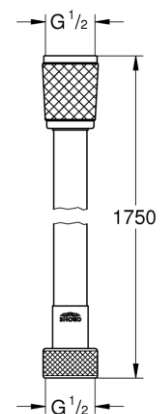

- Rain
- Ø 210 mm
- Ball joint +/- 15° rotatable
- connection thread 1/2"
- **GROHE DreamSpray** perfect spray pattern
- **GROHE StarLight** chrome finish
- **SpeedClean** anti-limescale system
- **Inner WaterGuide** for a longer life
- suitable for instantaneous heater

28422002

"Tempesta 100" Hand shower 2 sprays

- Rain, Jet
- **GROHE DreamSpray** perfect spray pattern
- **GROHE Long-Life** finish
- **SpeedClean** anti-limescale system
- **Inner WaterGuide** for a longer life
- ShockProof silicone ring prevents damage caused by a shower falling
- Universal Mounting System. Fits all standard shower hoses
- for low pressure
- min. recommended pressure 0.2 bar

28410002

"Relaxaflex" Shower hose

- 1750 mm
- smooth surface for easy cleaning
- Rotation cone for TwistStop function
- pressure resistance up to 5 bar
- tensile strength 500 N
- heat resistance 70°C
- AntiFold bendproof
- universal connection G 1/2" x 1/2"
- **GROHE ProGrip with knurl structure**
- **GROHE Long-Life** finish