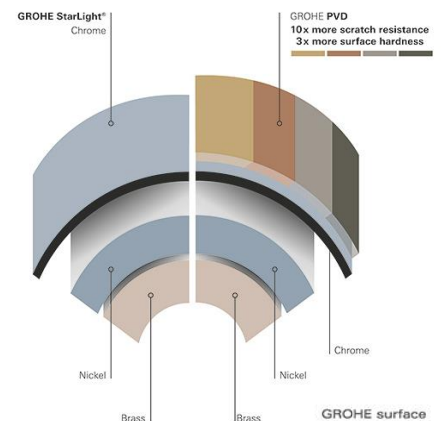

GROHE DreamSpray for luxurious showering

The GROHE DreamSpray technology turns your daily shower into a luxuriously relaxing experience. The advanced engineering of the shower head ensures a balanced flow of water from all nozzles, whatever spray pattern you choose.

Easy to clean thanks to the GROHE StarLight chrome coating

Just wipe the tap down with a dry cloth – the ultra smooth surface finish is scratch resistant and ensures a lasting luminous sheen. You'll save plenty of time cleaning while your tap always looks shiny and new.

SpeedClean: easy cleaning thanks to silicone nozzle

Indeed, the name says it all: with the SpeedClean technology, you'll have limescale removed from the spout in the blink of an eye thanks to a nozzle made of silicone. A quick wipe with your fingers is all it takes to remove any limescale deposits, saving you a lot of time and effort!

Coating protected by Inner WaterGuide

A strong insulation of the water guide inside the shower prevents its surface from heating up, so it will never be too hot for you to touch. At the same time, this serves to protect the finish of your GROHE shower, further enhancing its great durability.

GROHE EasyReach tray – always keep shower gel and shampoo handy

Always keep your shower gel and shampoo handy with the GROHE EasyReach tray. The flat tray surface is designed to match your tap for a great look and quick easy cleaning.

GROHE surface hardness

Chrome PVD

GROHE scratch resistance

Chrome PVD

* All information of the above is for the reference only. No prior notice is made if any changes.